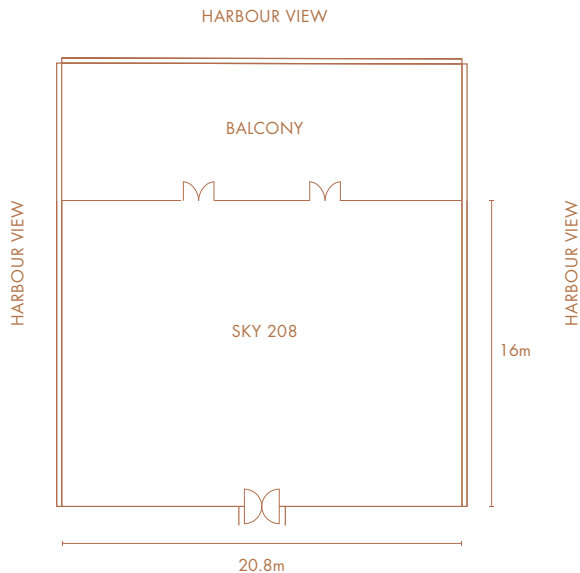

SKY 208 – L58

為配合「您」的夢想，灣仔合和酒店為「您」提供不同特色的婚宴場地，讓「您」能充分發揮個人品味和風格，感覺時尚又充滿氣派！

新人可選擇位處酒店最高樓層，觀賞維港景色的 SKY 208 舉辦動人心弦的婚宴。SKY 208 位處酒店的 58 樓，設計以英式典雅瑰麗為主，可飽覽完全無阻的180度維港景致以及清蔥的翠綠山景，令人沈醉，是另一夢想宴會的場地，可容納約 12 圍酒席。無論日間及夜間的 SKY 208，其獨一無二的裝璜及美景，必能讓「您」及「您」的貴客締造永誌難忘的回憶。

Venue	Ceiling Height (m)	Floor Area (sq.m.) (sq.ft.)	Dimensions (m)	Banquet (person) (table)	Cocktail / Buffet (person)
SKY 208	4.5	340 3,660	20.8 x 16	144 12	100